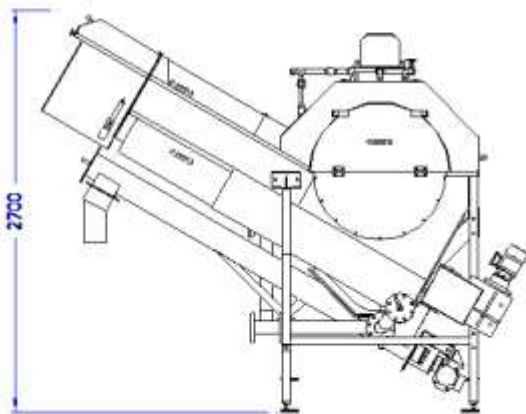

Washing Drum