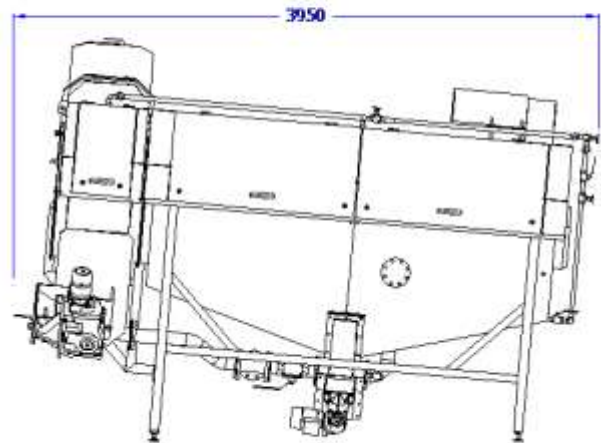

Washing Drum