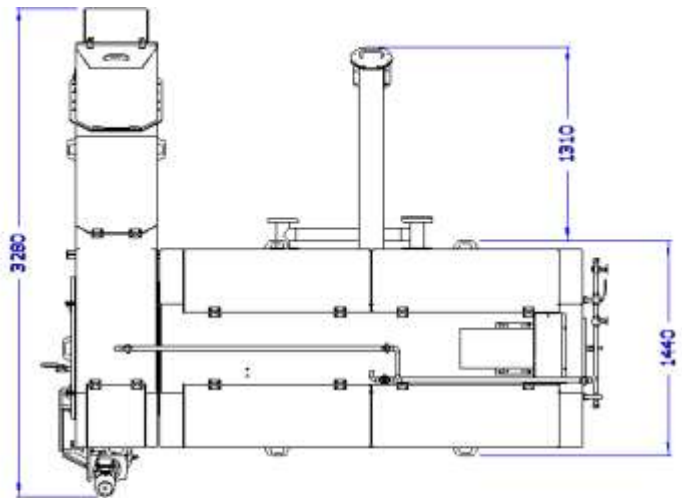

Washing Drum